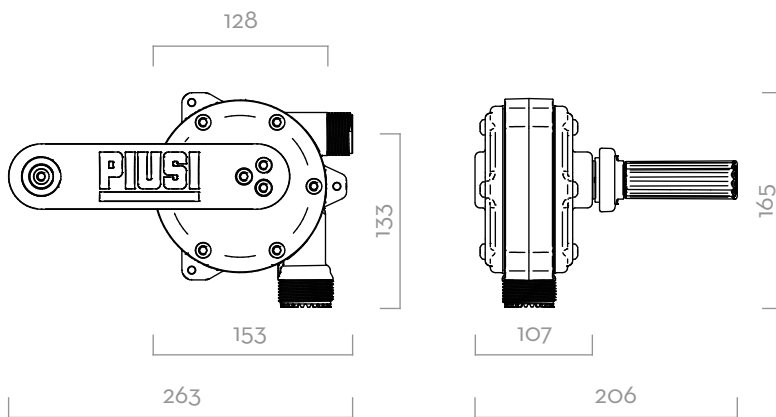

PIUSI HAND PUMP

FEATURES

- STURDY CONNECTOR
- HEAVY DUTY LEVER
- HIGH EFFICIENCY
- ADJUSTABLE SUCTION PIPE
- SELECTED MATERIALS
- BUILT-IN NON RETURN VALVE

The PIUSI HAND PUMP is a rotary vane pump suitable for transferring AdBlue[®]. Entirely designed, manufactured and certified in Italy, this sturdy pump guarantees a professional performance and it is indicated for all drum applications.

DETAILS

DIMENSIONS

Dimensions expressed in millimeters

MATERIALS

- BODY: STAINLESS STEEL/TECHNOPOLYMER
- ROTOR: TECHNOPOLYMER
- VANES: TECHNOPOLYMER

TECHNICAL DATA

CODE	DESCRIPTION	FLUIDS TYPE	3D FILTER INCLUDED	CAPACITY PER 100 REVOLUTIONS		DRUM CONNECTOR	SUCTION TUBE	DELIVERY HOSE LENGHT
				L	USG			M
WITHOUT HOSE								
FO0332A0A	PIUSI HAND PUMP 56X4	Ad A W	NO	38	10	56X4	YES	-
FO0332A1A	PIUSI HAND PUMP UREA 2" BUT.	Ad A W	NO	38	10	2" BUTTRESS	YES	-
FO0332A4A	PIUSI HAND PUMP UREA 2" BSP	Ad A W	NO	38	10	2" BSP	YES	-
FO0332A6A	PIUSI HAND PUMP UREA 70X6	Ad A W	NO	38	10	70X6	YES	-
WITH HOSE								
FO0332A2A	PIUSI HAND PUMP UREA 56X4 W/HOSE	Ad A W	NO	38	10	56X4	YES	2,5
FO0332A8A	PIUSI HAND PUMP UREA 2" BUT. W/H F	Ad A W	YES	38	10	2" BUTTRESS	YES	2,5
FO0332A5A	PIUSI HAND PUMP UREA 2" BSP W/HOSE	Ad A W	NO	38	10	2" BSP	YES	2,5
FO0332A7A	PIUSI HAND PUMP UREA 70X6 W/HOSE	Ad A W	NO	38	10	70X6	YES	2,5
FO0332A9A	PIUSI HAND PUMP UREA 56X4 70X6 2"BSP W/H	Ad A W	NO	38	10	2" BSP	YES	2,5