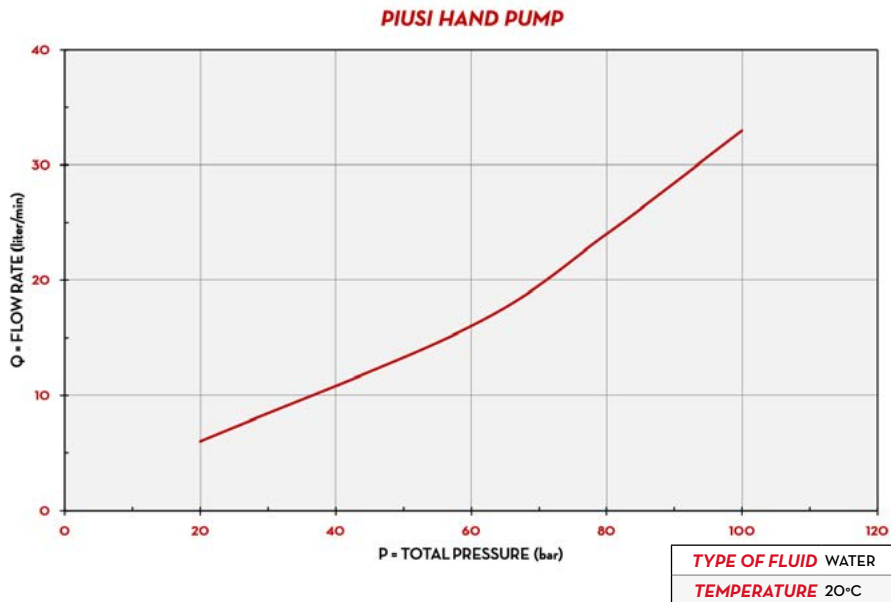

- A
  AIR
- A
  ANTIFREEZE
- Ad
  AdBlue®
- B
  BIODIESEL
- D
  DIESEL
- F
  FOOD
- G
  GASOLINE
- G
  GREASE
- K
  KEROSENE
- O
  OIL
- W
  WATER
- W
  WINDSCREEN

CHART

IN THE BOX

- PIUSI HAND PUMP
- DRUM CONNECTOR
- SUCTION PIPE
- DELIVERY HOSE
- INSTRUCTION MANUAL

DETAILS

DIMENSIONS