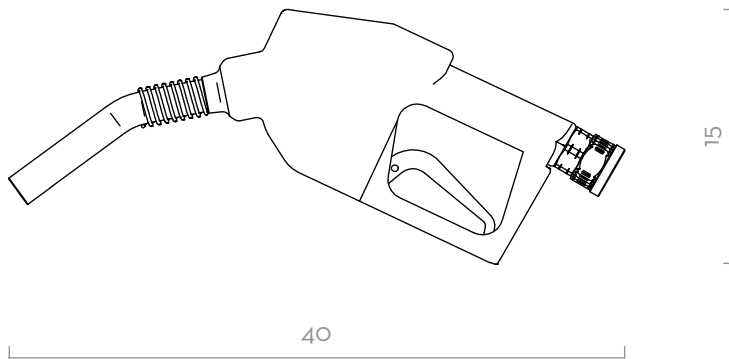

PERFORMANCE

UP TO 140 L/MIN	1" BSP
FLOW RATE	INLET
A60/A70 24MM	A80/A120/A120 BIO A140 29MM
SPOUT	SPOUT

PACKAGING

CODE		WEIGHT		PACKAGING			BOX/EUROPALLET	
WITHOUT SWIVEL	WITH SWIVEL	KG	LBS	MM	INCH	PCS/BOX	✈	🚚
A60								
-	FOO603060	1,25	2,76	36OX36OX280	14X14X11	1	-	-
-	FOO602020	1,20	2,65	36OX36OX280	14X14X11	1	-	-
-	FOO613A00	1,30	2,87	36OX36OX280	14X14X11	1	-	-
-	FOO870010	1,70	3,74	36OX36OX280	14X14X11	1	-	-
A80								
-	FOO604030	1,93	4,25	36OX36OX280	14X14X11	1	-	-
A120								
-	FOO610020	1,93	4,25	36OX36OX280	14X14X11	1	-	-
-	FOO614A00	1,65	3,64	36OX36OX280	14X14X11	1	-	-
-	FOO610B00			36OX36OX280	14X14X11	1	-	-
A140								
FOO610200	-	2,00	4,41	46OX20OX80	181X78X31	1	-	-
A70								
-	FOO603B00			36OX36OX280	14X14X11	1	-	-

- ANY BIODIESEL
- AIR
- ANTIFREEZE
- AdBlue®
- BIODIESEL
- DIESEL
- FOOD
- GASOLINE
- GREASE
- KEROSENE
- OIL
- WATER
- WINDSCREEN

CHART

IN THE BOX

- A60/A70/A80/A120/A120 BIO/A140 NOZZLE

DETAILS

DIMENSIONS

Dimensions expressed in millimeters

MATERIALS

- BODY: ALUMINIUM
- SEAL: NBR/VITON (FKM)
- SWIVEL: BRASS/NICKEL PLATED
- SPOUT: ALUMINIUM/INOX

TECHNICAL DATA

CODE		DESCRIPTION	FLUIDS TYPE	FLOW RATE		INLET		SPOUT
WITHOUT SWIVEL	WITH SWIVEL			L/MIN	GPM	WITHOUT SWIVEL BSP	WITH SWIVEL BSP	EXT. Ø MM
A60								
-	FOO603060	PISTOLA AUTOM. A60 W/SWIVEL 3/4" BSP		60	16	F3/4"	F1"	20
-	FOO602020	AUTO NOZZLE A60 W/SWIVEL 3/4" UNLEADED		60	16	F3/4"	F1"	20
-	FOO613A00	AUTO NOZZLE A60 EN 13012 W/SWIVEL 3/4"		70	19	F3/4"	F1"	24
-	FOO870010	PISTOLA AUTOM. A60 W/K24 METER BLACK		70	19	-	F1"	24
A80								
-	FOO604030	PISTOLA AUTOM. A80 W/SWIVEL 1" BSP		90	24	-	F1"	29
A120								
-	FOO610020	PISTOLA AUTOM. A120 W/SWIVEL 1" BSP		120	32	-	F1"	29
-	FOO614A00	AUTO NOZZLE A120 EN 13012 W/SWIVEL 1"		120	32	-	F1"	29
NEW	FOO610B00	AUTOMATIC NOZZLE A120 W/SWIV. 1" BSP B100		120	32	-	F1"	29
A140								
-	FOO610200	PISTOLA AUTOM. A140 W/SWIVEL 1" BSP		140	37	-	F1"	29
A70								
NEW	FOO603B00	AUTOMATIC NOZZLE A70 1" BSP B100		70	19	-	F1"	24