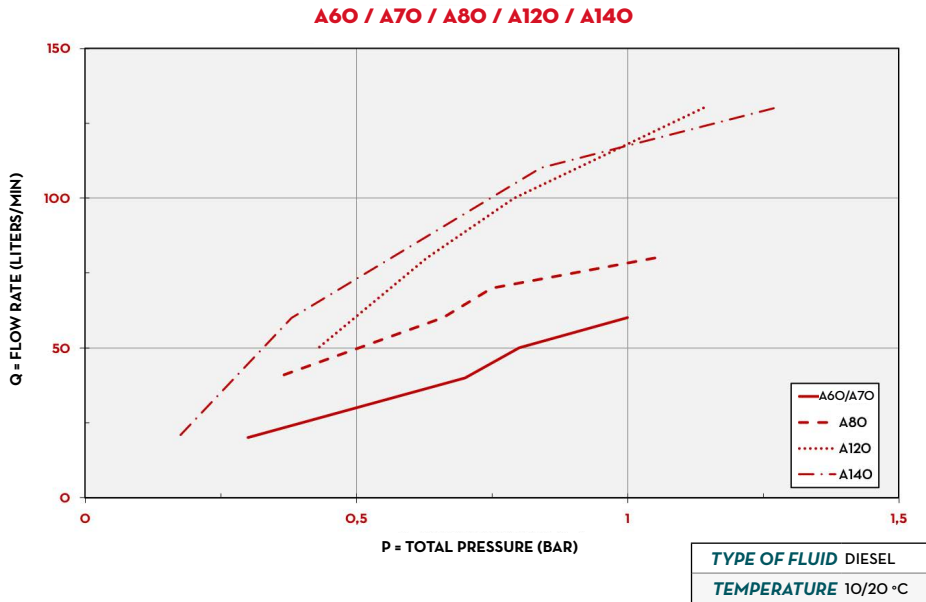

A60 / A70 / A80 / A120 / A140

FEATURES

- AUTOMATIC
- READY TO USE
- STURDY DESIGN

Among the range of nozzles for fuel dispensing, PIUSI A60/AA70/A80/A120/A120 BIO/A140 consist of a range of automatic devices for flow rates up to 140 l/min fitted with an inner device that automatically stops the fluid dispensing when the tank is full. These nozzles also include a swivel connector.

PERFORMANCE

UP TO 140 L/MIN	1" BSP
FLOW RATE	INLET
A60/A70 24MM	A80/A120/A120 BIO A140 29MM
SPOUT	SPOUT

PACKAGING

CODE		WEIGHT		PACKAGING			BOX/EUROPALLET	
WITHOUT SWIVEL	WITH SWIVEL	KG	LBS	MM	INCH	PCS/BOX	✈	🚚
A60								
-	FOO603060	1,25	2,76	36OX36OX280	14X14X11	1	-	-
-	FOO602020	1,20	2,65	36OX36OX280	14X14X11	1	-	-
-	FOO613A00	1,30	2,87	36OX36OX280	14X14X11	1	-	-
-	FOO870010	1,70	3,74	36OX36OX280	14X14X11	1	-	-
A80								
-	FOO604030	1,93	4,25	36OX36OX280	14X14X11	1	-	-
A120								
-	FOO610020	1,93	4,25	36OX36OX280	14X14X11	1	-	-
-	FOO614A00	1,65	3,64	36OX36OX280	14X14X11	1	-	-
-	FOO610B00			36OX36OX280	14X14X11	1	-	-
A140								
FOO610200	-	2,00	4,41	46OX20OX80	181X78X31	1	-	-
A70								
-	FOO603B00			36OX36OX280	14X14X11	1	-	-

- ANY BIODIESEL
- AIR
- ANTIFREEZE
- AdBlue®
- BIODIESEL
- DIESEL
- FOOD
- GASOLINE
- GREASE
- KEROSENE
- OIL
- WATER
- WINDSCREEN

CHART

IN THE BOX

- A60/A70/A80/A120/A120 BIO/A140 NOZZLE

DETAILS

DIMENSIONS