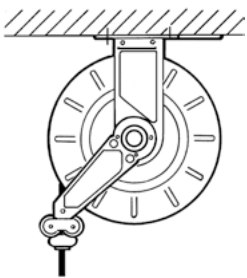

INSTALLATION

Different ways to install PIUSI's hose reels: they can be easily placed wherever you need them without any problem about functionality and safety. PIUSI's products are without a doubt designed to support your work in any condition.

IN THE BOX

- ADBLUE® HOSE REEL
- ACCESSORIES INCLUDED
- FIX SUPPORT PLATE (ON REQUEST)
- ROTATING SUPPORT PLATE (ON REQUEST)
- INSTRUCTION MANUAL

**ROOF
INSTALLATION**