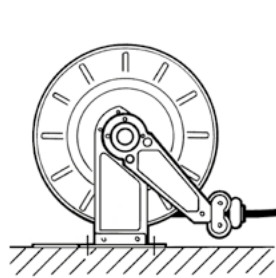

IN THE BOX

- ADBLUE[®] HOSE REEL
- ACCESSORIES INCLUDED
- FIX SUPPORT PLATE (ON REQUEST)
- ROTATING SUPPORT PLATE (ON REQUEST)
- INSTRUCTION MANUAL

**ROOF
INSTALLATION**

**WALL
INSTALLATION**

**GROUND
INSTALLATION**

DETAILS

DIMENSIONS

MODEL	OPEN HOSE REEL BIG	OPEN HOSE REEL SMALL
A	495	475
B	460	460
C	152	102
D	200	150
E	246	196
F	150	150
G	200	150
H	12	12

Dimensions expressed in millimeters

MATERIALS

- BODY: CAST IRON
- HUB: POLYPROPYLENE
- TUBE: RUBBER