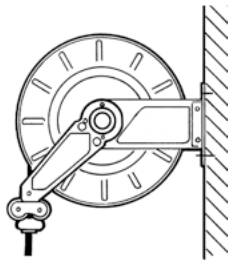

INSTALLATION

Different ways to install PIUSI's hose reels: they can be easily placed wherever you need them without any problem about functionality and safety. PIUSI's products are without a doubt designed to support your work in any condition.

IN THE BOX

- ADBLUE[®] HOSE REEL
- ACCESSORIES INCLUDED
- FIX SUPPORT PLATE (ON REQUEST)
- ROTATING SUPPORT PLATE (ON REQUEST)
- INSTRUCTION MANUAL

**ROOF
INSTALLATION**

**WALL
INSTALLATION**

**GROUND
INSTALLATION**

DETAILS

DIMENSIONS

MODEL	OPEN HOSE REEL BIG	OPEN HOSE REEL SMALL
A	495	475
B	460	460
C	152	102
D	200	150
E	246	196
F	150	150
G	200	150
H	12	12

Dimensions expressed in millimeters

MATERIALS

- BODY: CAST IRON
- HUB: POLYPROPYLENE
- TUBE: RUBBER