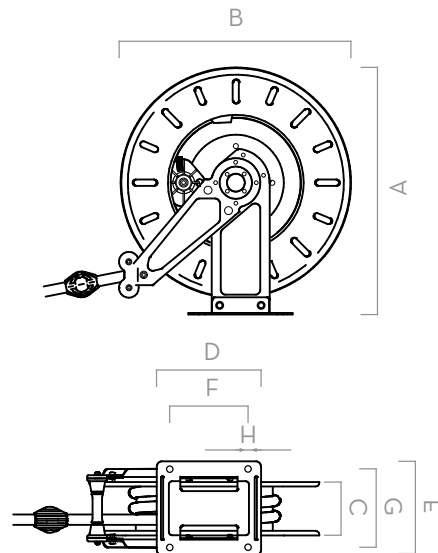

IN THE BOX

- ADBLUE[®] HOSE REEL
- ACCESSORIES INCLUDED
- FIX SUPPORT PLATE (ON REQUEST)
- ROTATING SUPPORT PLATE (ON REQUEST)
- INSTRUCTION MANUAL

**ROOF
INSTALLATION**

**WALL
INSTALLATION**

**GROUND
INSTALLATION**

DETAILS

DIMENSIONS

MODEL	OPEN HOSE REEL BIG	OPEN HOSE REEL SMALL
A	495	475
B	460	460
C	152	102
D	200	150
E	246	196
F	150	150
G	200	150
H	12	12

Dimensions expressed in millimeters

MATERIALS

- BODY: CAST IRON
- HUB: POLYPROPYLENE
- TUBE: RUBBER

TECHNICAL DATA

CODE	DESCRIPTION	FLUIDS TYPE	HOSE*	MAX OPERATING PRESSURE (BAR)	PRESSURE DROP TYPE	INLET	OUTLET	HOSE MAX LENGTH BOUND* (METERS)	HOSE LENGTH
			BPS			WITH HOSETAIL BSP	BSP		METER
WITHOUT HOSE									
FO075006A	ADBLUE HOSE REEL -" BSP W/O HOSE SMALL		3/4"	10	0,1 @ 35 L/MIN	3/4"	3/4"	9,5	-
WITH HOSE									
FO075007C	ADBLUE HOSE REEL -" BSP W/HOSE 8MT		3/4"	10	0,4 @ 35 L/MIN	3/4"	3/4"	-	8
FO075011B	ADBLUE HOSE REEL -" BSP W/HOSE 15MT		3/4"	10	0,6 @ 35 L/MIN	3/4"	3/4"	-	15