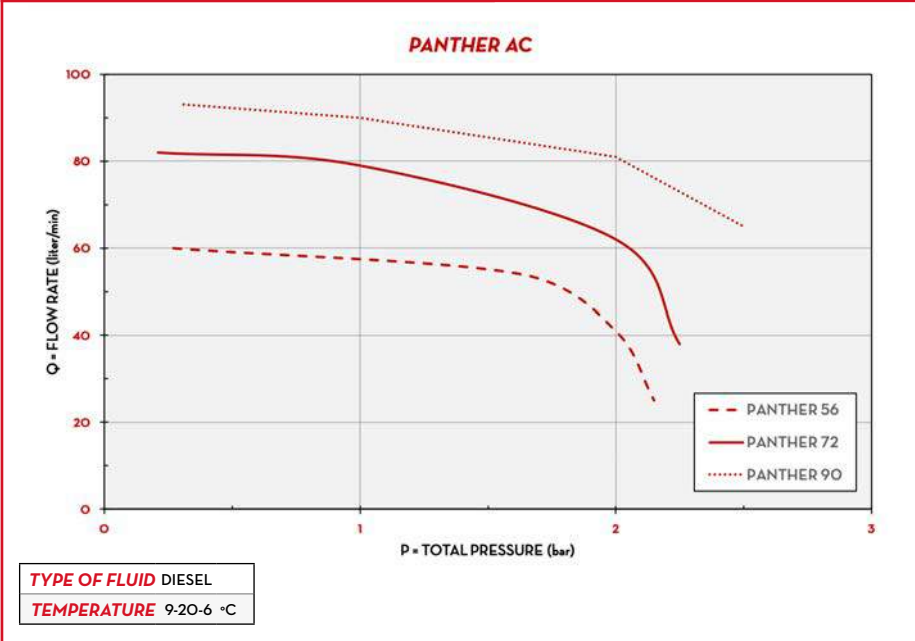

CHART

IN THE BOX

- PANTHER AC PUMP
- INSTRUCTION MANUAL

DETAILS

DIMENSIONS

- > MAX 6M (20FT),
- > SUCTION HOSE Ø 1" MIN,
- > MAX SUCTION HEIGHT:
  - 2M (7FT) W/O NON RETURN VALVE
  - 4M (14FT) W NON RETURN VALVE

MATERIALS

- BODY: CAST IRON
- ROTOR: SINTERED STEEL
- VANES: TECHNOLYMER
- SHAFT: STEEL

TECHNICAL DATA

CODE	DESCRIPTION	FLUIDS TYPE	FLOW-RATE		VOLTAGE				RPM	INLET OUTLET BSP	FLANGE CONNECTION	BYPASS VALVE	INLET FILTER
			L/MIN	GPM	SINGLEPHASE MOTOR V./HZ	THREEPHASE MOTOR V./HZ	POWER WATT	AMP. MAX.					
PANTHER 56													
FO0730000	PANTHER 56 230/50	D	56	15	230/50	-	350	3	2900	1"	-	YES	YES
000731000	PANTHER 56 230/60	D	68	18	230/60	-	500	3,9	3400	1"	-	YES	YES
000733000	PANTHER 56 400/50	D	56	15	-	400/50	500	1,3	2900	1"	-	YES	YES
PANTHER 72													
000732000	PANTHER 72 230/50	D	72	19	230/50	-	500	4,2	2900	1"	YES	YES	YES
000735000	PANTHER 72 400/50	D	72	19	-	400/50	500	1,6	2900	1"	YES	YES	YES
PANTHER 90													
FO073302A	PANTHER 90 230/50	D	90	23,8	230/50	-	700	4,9	2900	1"	YES	YES	YES

UPON REQUEST IT IS AVAILABLE WITH DIFFERENT VOLTAGES AND 60 HZ FREQUENCY.
(*) EXCEPT PANTHER 90

PANTHER AC