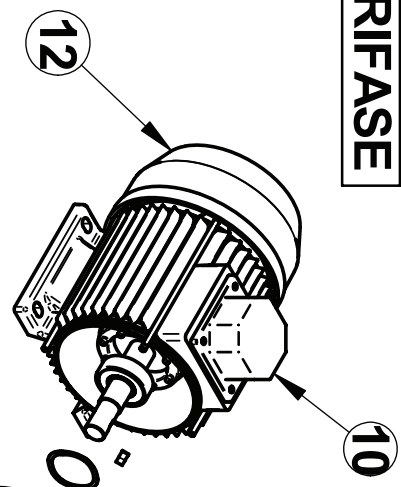

Motore TRIFASE

Motore MONOFASE

Spare Parts List cod. 000305000 E 80/M 230V/50HZ

Pos.	Material Code	Description	QT	UM
0001	R13851000	GROUP PLUG 1G + GASKET	1	PC
0002	R15815000	KIT BYPASS E80/E120 - MADE IN ITALY	1	PC
0003	R08772000	KIT SEAL BABSL 20/30/7 IN VITON	1	PC
0005	R09180000	FLANGE KIT	1	PC
0006	R0700200A	KIT NR.7 pcs VANES E80/E120\S120	1	PC
0007	R0743200A	KIT ROTOR E80 WITH VANES	1	PC
0008	R1284600A	KIT GASKET O-RING	1	PC
0009	R08193000	KIT CONDENSER 16uF MOTOR 0.7 HP	1	PC
0010	R0819500A	KIT TERMINAL BOX 0.5/0.7HP 230/50	1	PC
0011	R16657000	2POLES SWITCH COMELUX MD 4010 I 3502 B01	1	PC
0012	R08181000	KIT FAN COVER MOTOR MEC71	1	PC
9002	R10912000	KIT BY-PASS VALVE	1	PC
9008	R12846000	KIT GASKET O-RING	1	PC

Spare Parts List cod. 000362000 E 80 110V/60HZ

Pos.	Material Code	Description	QT	UM
0001	R13851000	GROUP PLUG 1G + GASKET	1	PC
0002	R15815000	KIT BYPASS E80/E120 - MADE IN ITALY	1	PC
0003	R08772000	KIT SEAL BABSL 20/30/7 IN VITON	1	PC
0005	R09180000	FLANGE KIT	1	PC
0006	R0700200A	KIT NR.7 pcs VANES E80/E120\S120	1	PC
0007	R0743200A	KIT ROTOR E80 WITH VANES	1	PC
0008	R1284600A	KIT GASKET O-RING	1	PC
0009	R08193000	KIT CONDENSER 16uF MOTOR 0.7 HP	1	PC
0010	R0819500A	KIT TERMINAL BOX 0.5/0.7HP 230/50	1	PC
0011	R16657000	2POLES SWITCH COMELUX MD 4010 I 3502 B01	1	PC
0012	R08181000	KIT FAN COVER MOTOR MEC71	1	PC
9002	R10912000	KIT BY-PASS VALVE	1	PC
9008	R12846000	KIT GASKET O-RING	1	PC

Spare Parts List cod. 000307000 E 80/T 400V/50HZ

Pos.	Material Code	Description	QT	UM
0001	R13851000	GROUP PLUG 1G + GASKET	1	PC
0002	R15815000	KIT BYPASS E80/E120 - MADE IN ITALY	1	PC
0003	R08772000	KIT SEAL BABSL 20/30/7 IN VITON	1	PC
0005	R09180000	FLANGE KIT	1	PC
0006	R0700200A	KIT NR.7 pcs VANES E80/E120\S120	1	PC
0007	R0743200A	KIT ROTOR E80 WITH VANES	1	PC
0008	R1284600A	KIT GASKET O-RING	1	PC
0010	R08187000	KIT TERMINAL BOX 400 V / 50 HZ	1	PC
0012	R08181000	KIT FAN COVER MOTOR MEC71	1	PC
9002	R10912000	KIT BY-PASS VALVE	1	PC
9008	R12846000	KIT GASKET O-RING	1	PC