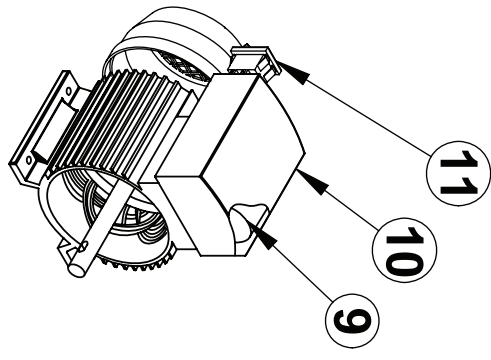

Motore TRIFASE

Motore MONOFASE

Spare Parts List cod. 000305000 E 80/M 230V/50HZ

Pos.	Material Code	Description	QT	UM
0001	R13851000	GROUP PLUG 1G + GASKET	1	PC
0002	R15815000	KIT BYPASS E80/E120 - MADE IN ITALY	1	PC
0003	R08772000	KIT SEAL BABSL 20/30/7 IN VITON	1	PC
0005	R09180000	FLANGE KIT	1	PC
0006	R0700200A	KIT NR.7 pcs VANES E80/E120\S120	1	PC
0007	R0743200A	KIT ROTOR E80 WITH VANES	1	PC
0008	R1284600A	KIT GASKET O-RING	1	PC
0009	R08193000	KIT CONDENSER 16uF MOTOR 0.7 HP	1	PC
0010	R0819500A	KIT TERMINAL BOX 0.5/0.7HP 230/50	1	PC
0011	R16657000	2POLES SWITCH COMELUX MD 4010 I 3502 B01	1	PC
0012	R08181000	KIT FAN COVER MOTOR MEC71	1	PC
9002	R10912000	KIT BY-PASS VALVE	1	PC
9008	R12846000	KIT GASKET O-RING	1	PC

Spare Parts List cod. 000362000 E 80 110V/60HZ

Pos.	Material Code	Description	QT	UM
0001	R13851000	GROUP PLUG 1G + GASKET	1	PC
0002	R15815000	KIT BYPASS E80/E120 - MADE IN ITALY	1	PC
0003	R08772000	KIT SEAL BABSL 20/30/7 IN VITON	1	PC
0005	R09180000	FLANGE KIT	1	PC
0006	R0700200A	KIT NR.7 pcs VANES E80/E120\S120	1	PC
0007	R0743200A	KIT ROTOR E80 WITH VANES	1	PC
0008	R1284600A	KIT GASKET O-RING	1	PC
0009	R08193000	KIT CONDENSER 16uF MOTOR 0.7 HP	1	PC
0010	R0819500A	KIT TERMINAL BOX 0.5/0.7HP 230/50	1	PC
0011	R16657000	2POLES SWITCH COMELUX MD 4010 I 3502 B01	1	PC
0012	R08181000	KIT FAN COVER MOTOR MEC71	1	PC
9002	R10912000	KIT BY-PASS VALVE	1	PC
9008	R12846000	KIT GASKET O-RING	1	PC

Spare Parts List cod. 000307000 E 80/T 400V/50HZ

Pos.	Material Code	Description	QT	UM
0001	R13851000	GROUP PLUG 1G + GASKET	1	PC
0002	R15815000	KIT BYPASS E80/E120 - MADE IN ITALY	1	PC
0003	R08772000	KIT SEAL BABSL 20/30/7 IN VITON	1	PC
0005	R09180000	FLANGE KIT	1	PC
0006	R0700200A	KIT NR.7 pcs VANES E80/E120\S120	1	PC
0007	R0743200A	KIT ROTOR E80 WITH VANES	1	PC
0008	R1284600A	KIT GASKET O-RING	1	PC
0010	R08187000	KIT TERMINAL BOX 400 V / 50 HZ	1	PC
0012	R08181000	KIT FAN COVER MOTOR MEC71	1	PC
9002	R10912000	KIT BY-PASS VALVE	1	PC
9008	R12846000	KIT GASKET O-RING	1	PC