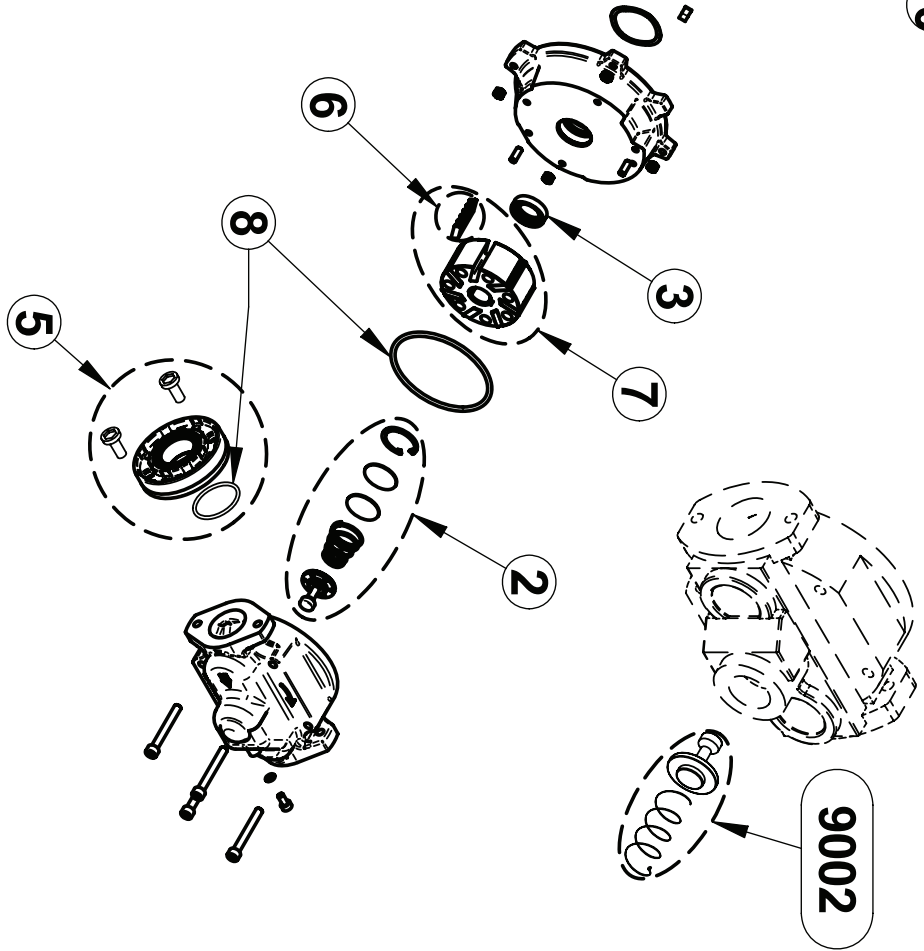

Motore TRIFASE

Motore MONOFASE

Spare Parts List cod. 000305000 E 80/M 230V/50HZ

Pos.	Material Code	Description	QT	UM
0001	R13851000	GROUP PLUG 1G + GASKET	1	PC
0002	R15815000	KIT BYPASS E80/E120 - MADE IN ITALY	1	PC
0003	R08772000	KIT SEAL BABSL 20/30/7 IN VITON	1	PC
0005	R09180000	FLANGE KIT	1	PC
0006	R0700200A	KIT NR.7 pcs VANES E80/E120\S120	1	PC
0007	R0743200A	KIT ROTOR E80 WITH VANES	1	PC
0008	R1284600A	KIT GASKET O-RING	1	PC
0009	R08193000	KIT CONDENSER 16uF MOTOR 0.7 HP	1	PC
0010	R0819500A	KIT TERMINAL BOX 0.5/0.7HP 230/50	1	PC
0011	R16657000	2POLES SWITCH COMELUX MD 4010 I 3502 B01	1	PC
0012	R08181000	KIT FAN COVER MOTOR MEC71	1	PC
9002	R10912000	KIT BY-PASS VALVE	1	PC
9008	R12846000	KIT GASKET O-RING	1	PC

Spare Parts List cod. 000362000 E 80 110V/60HZ

Pos.	Material Code	Description	QT	UM
0001	R13851000	GROUP PLUG 1G + GASKET	1	PC
0002	R15815000	KIT BYPASS E80/E120 - MADE IN ITALY	1	PC
0003	R08772000	KIT SEAL BABSL 20/30/7 IN VITON	1	PC
0005	R09180000	FLANGE KIT	1	PC
0006	R0700200A	KIT NR.7 pcs VANES E80/E120\S120	1	PC
0007	R0743200A	KIT ROTOR E80 WITH VANES	1	PC
0008	R1284600A	KIT GASKET O-RING	1	PC
0009	R08193000	KIT CONDENSER 16uF MOTOR 0.7 HP	1	PC
0010	R0819500A	KIT TERMINAL BOX 0.5/0.7HP 230/50	1	PC
0011	R16657000	2POLES SWITCH COMELUX MD 4010 I 3502 B01	1	PC
0012	R08181000	KIT FAN COVER MOTOR MEC71	1	PC
9002	R10912000	KIT BY-PASS VALVE	1	PC
9008	R12846000	KIT GASKET O-RING	1	PC

Spare Parts List cod. 000307000 E 80/T 400V/50HZ

Pos.	Material Code	Description	QT	UM
0001	R13851000	GROUP PLUG 1G + GASKET	1	PC
0002	R15815000	KIT BYPASS E80/E120 - MADE IN ITALY	1	PC
0003	R08772000	KIT SEAL BABSL 20/30/7 IN VITON	1	PC
0005	R09180000	FLANGE KIT	1	PC
0006	R0700200A	KIT NR.7 pcs VANES E80/E120\S120	1	PC
0007	R0743200A	KIT ROTOR E80 WITH VANES	1	PC
0008	R1284600A	KIT GASKET O-RING	1	PC
0010	R08187000	KIT TERMINAL BOX 400 V / 50 HZ	1	PC
0012	R08181000	KIT FAN COVER MOTOR MEC71	1	PC
9002	R10912000	KIT BY-PASS VALVE	1	PC
9008	R12846000	KIT GASKET O-RING	1	PC