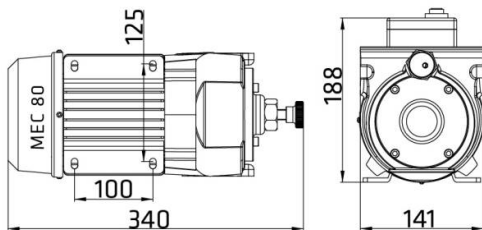

Oil Electropump AC, Series: A Oil - Article:OETP0418

Technical features:

Flow rate (1 bar):	32 lt/min
Voltage:	230V 50Hz
Max Pressure:	6 Bar
IN:	F 1" BSP
OUT:	F 1" BSP
Flange IN-OUT:	Yes
Suction:	3 mt
Self Priming:	Automatic
Integrated filter:	Not included
Motion transmission:	Supported Crankshaft
Type rotor:	6 Vains
Pump Body:	Cast iron
By-pass:	Adjustable
Seal:	10 bar Mechanical seal
Anti flooding motor protection:	Included
Engine Rotation :	1400 rpm
Power:	895watt (1,2hp)
Motor Frame:	80 MEC
Ampere:	7 Amp.
Switch ON-OFF:	Not included
Electric Wire:	Not included
Noisiness:	80 db
Operating temperature:	+60 / -10 °C
Packaging:	46x27x36h cm
Weight:	16,5 Kg