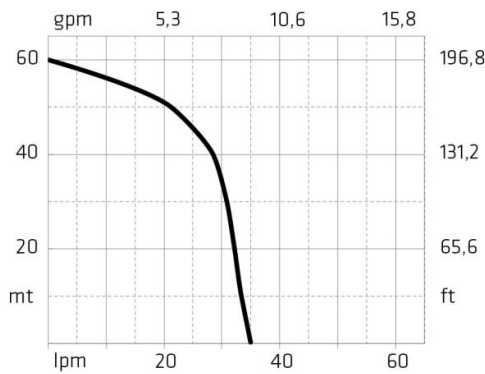

Oil Electropump AC, Series: A Oil - Article:OETP0418

Technical features:

Flow rate (1 bar):	32 lt/min
Voltage:	230V 50Hz
Max Pressure:	6 Bar
IN:	F 1" BSP
OUT:	F 1" BSP
Flange IN-OUT:	Yes
Suction:	3 mt
Self Priming:	Automatic
Integrated filter:	Not included
Motion transmission:	Supported Crankshaft
Type rotor:	6 Vains
Pump Body:	Cast iron
By-pass:	Adjustable
Seal:	10 bar Mechanical seal
Anti flooding motor protection:	Included
Engine Rotation :	1400 rpm
Power:	895watt (1,2hp)
Motor Frame:	80 MEC
Ampere:	7 Amp.
Switch ON-OFF:	Not included
Electric Wire:	Not included
Noisiness:	80 db
Operating temperature:	+60 / -10 °C
Packaging:	46x27x36h cm
Weight:	16,5 Kg