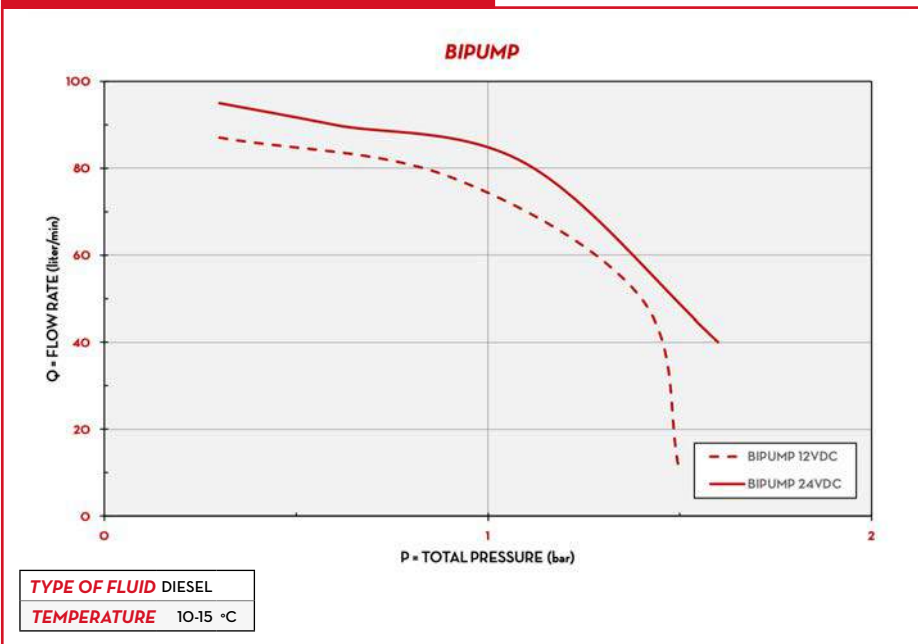

D

DIESEL

CHART

IN THE BOX

- BIPUMP UNIT
- FLANGED CONNECTIONS
- INSTRUCTION MANUAL

DETAILS