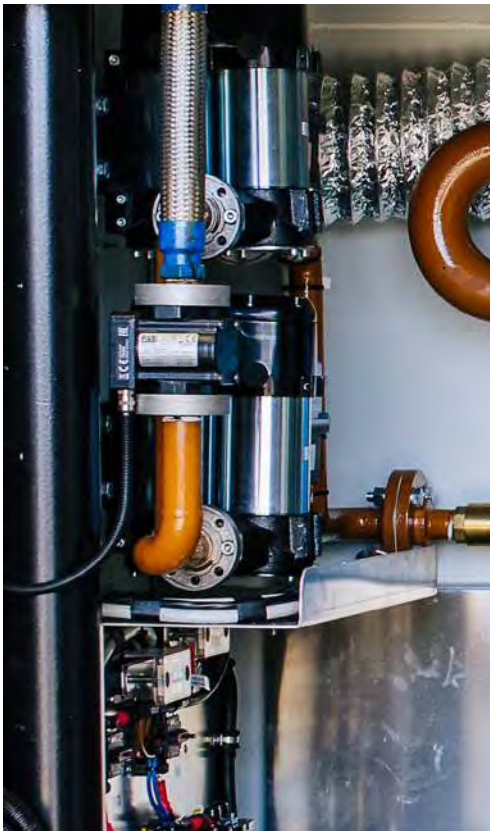

PACKAGING

CODE	WEIGHT		PACKAGING			N. BOXES / EUROPALLET	
	KG	LBS	MM	INCH	PCS/BOX	✕	
FO0363AOA	9,9	21,8	345X175X255	-	1	60	72
FO0363BOA	9,9	21,8	345X175X255	-	1	60	72
FO036301A	9,9	21,8	345X175X255	-	1	60	72
FO036302A	9,9	21,8	345X175X255	-	1	60	72
FO036303A	9,9	21,8	345X175X255	-	1	60	72
FO036304A	9,9	21,8	345X175X255	-	1	60	72
FO036321A	9,9	21,8	345X175X255	-	1	60	72
FO0363380	9,9	21,8	345X175X255	-	1	60	72