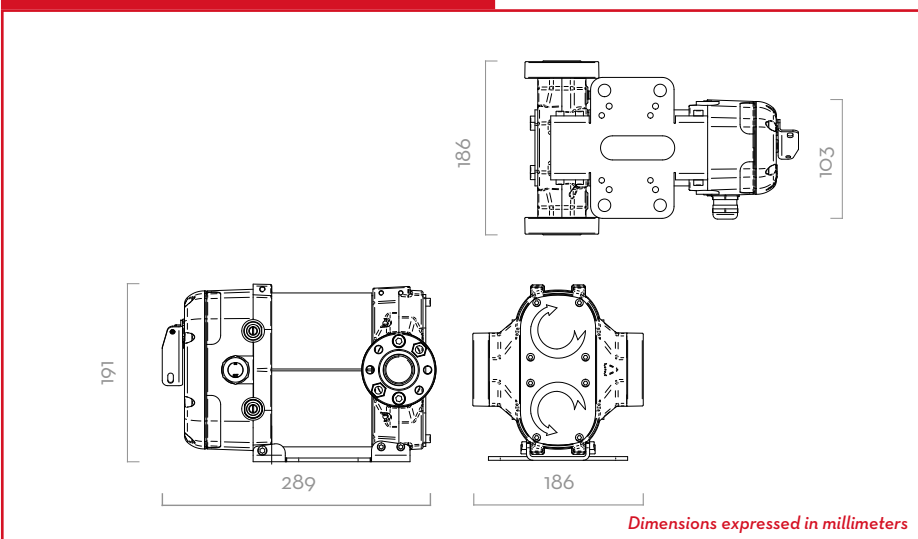

D

DIESEL

CHART

IN THE BOX

- BIPUMP UNIT
- FLANGED CONNECTIONS
- INSTRUCTION MANUAL

DETAILS

ON/OFF SWITCH

FLANGED CONNECTIONS

DIMENSIONS

PUMP

- > MAX 6M (20FT),
- > SUCTION HOSE Ø 1" MIN,
- > MAX SUCTION HEIGHT:
- 2M (7FT) W/O NON RETURN VALVE
- 4M (14FT) W NON RETURN VALVE

TANK

MATERIALS

- BODY: CAST IRON
- ROTOR: SINTERED STEEL
- VANES: ACETAL RESIN
- SEAL: NBR
- SHAFT: STEEL